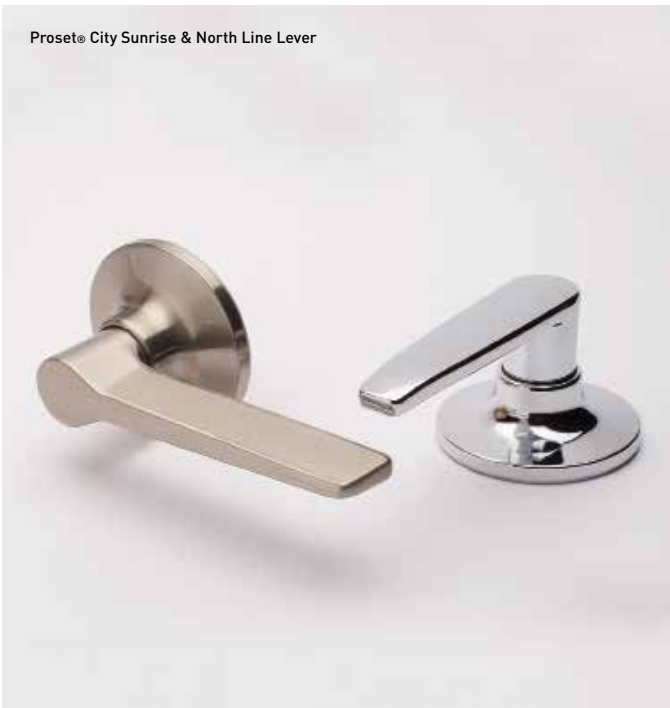

## Round Deadbolt

Concealed or  
exposed mount  
available

## Square Rose Kit

STOCKHOLM SHOWN  
WITH SQUARE ROSE

Customize your style with an optional square rose kit on Premier Line levers that come standard with round rose.

Proset® City Sunrise & North Line Lever

Premier London Handleset

Premier Bergen Mortise Lock