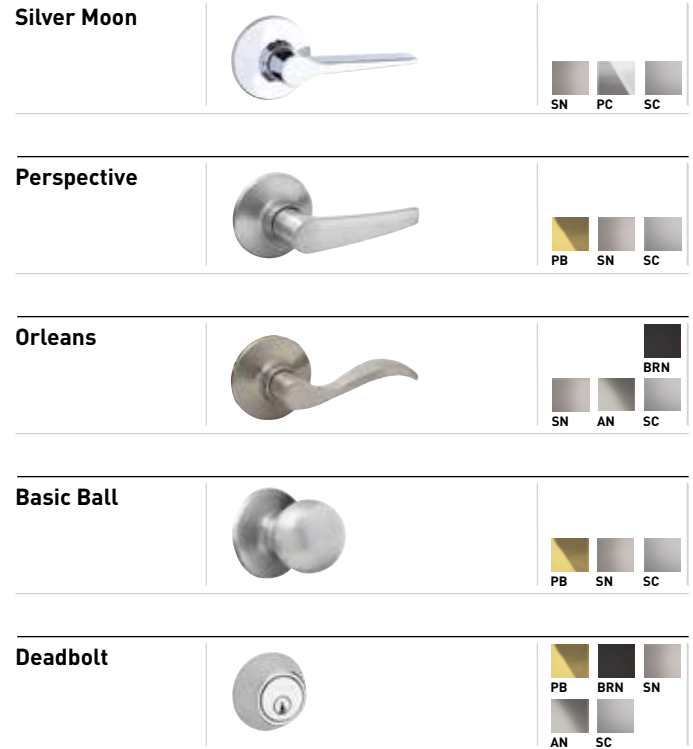

Builders Series