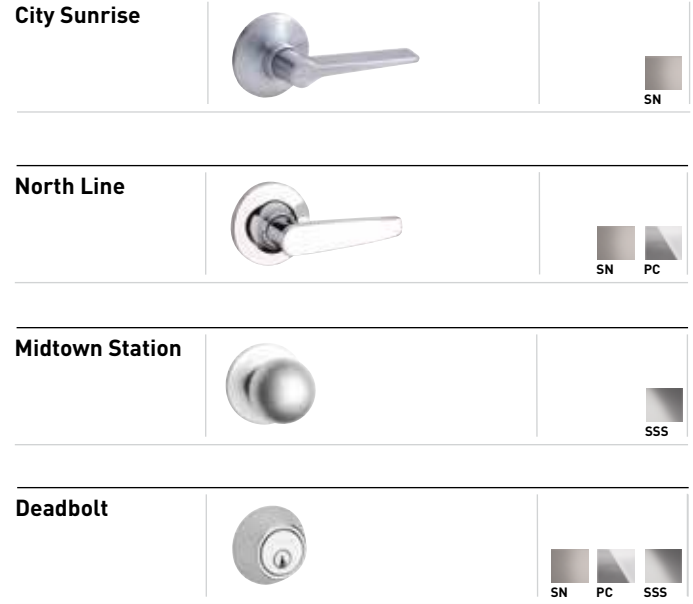

Proset® Series