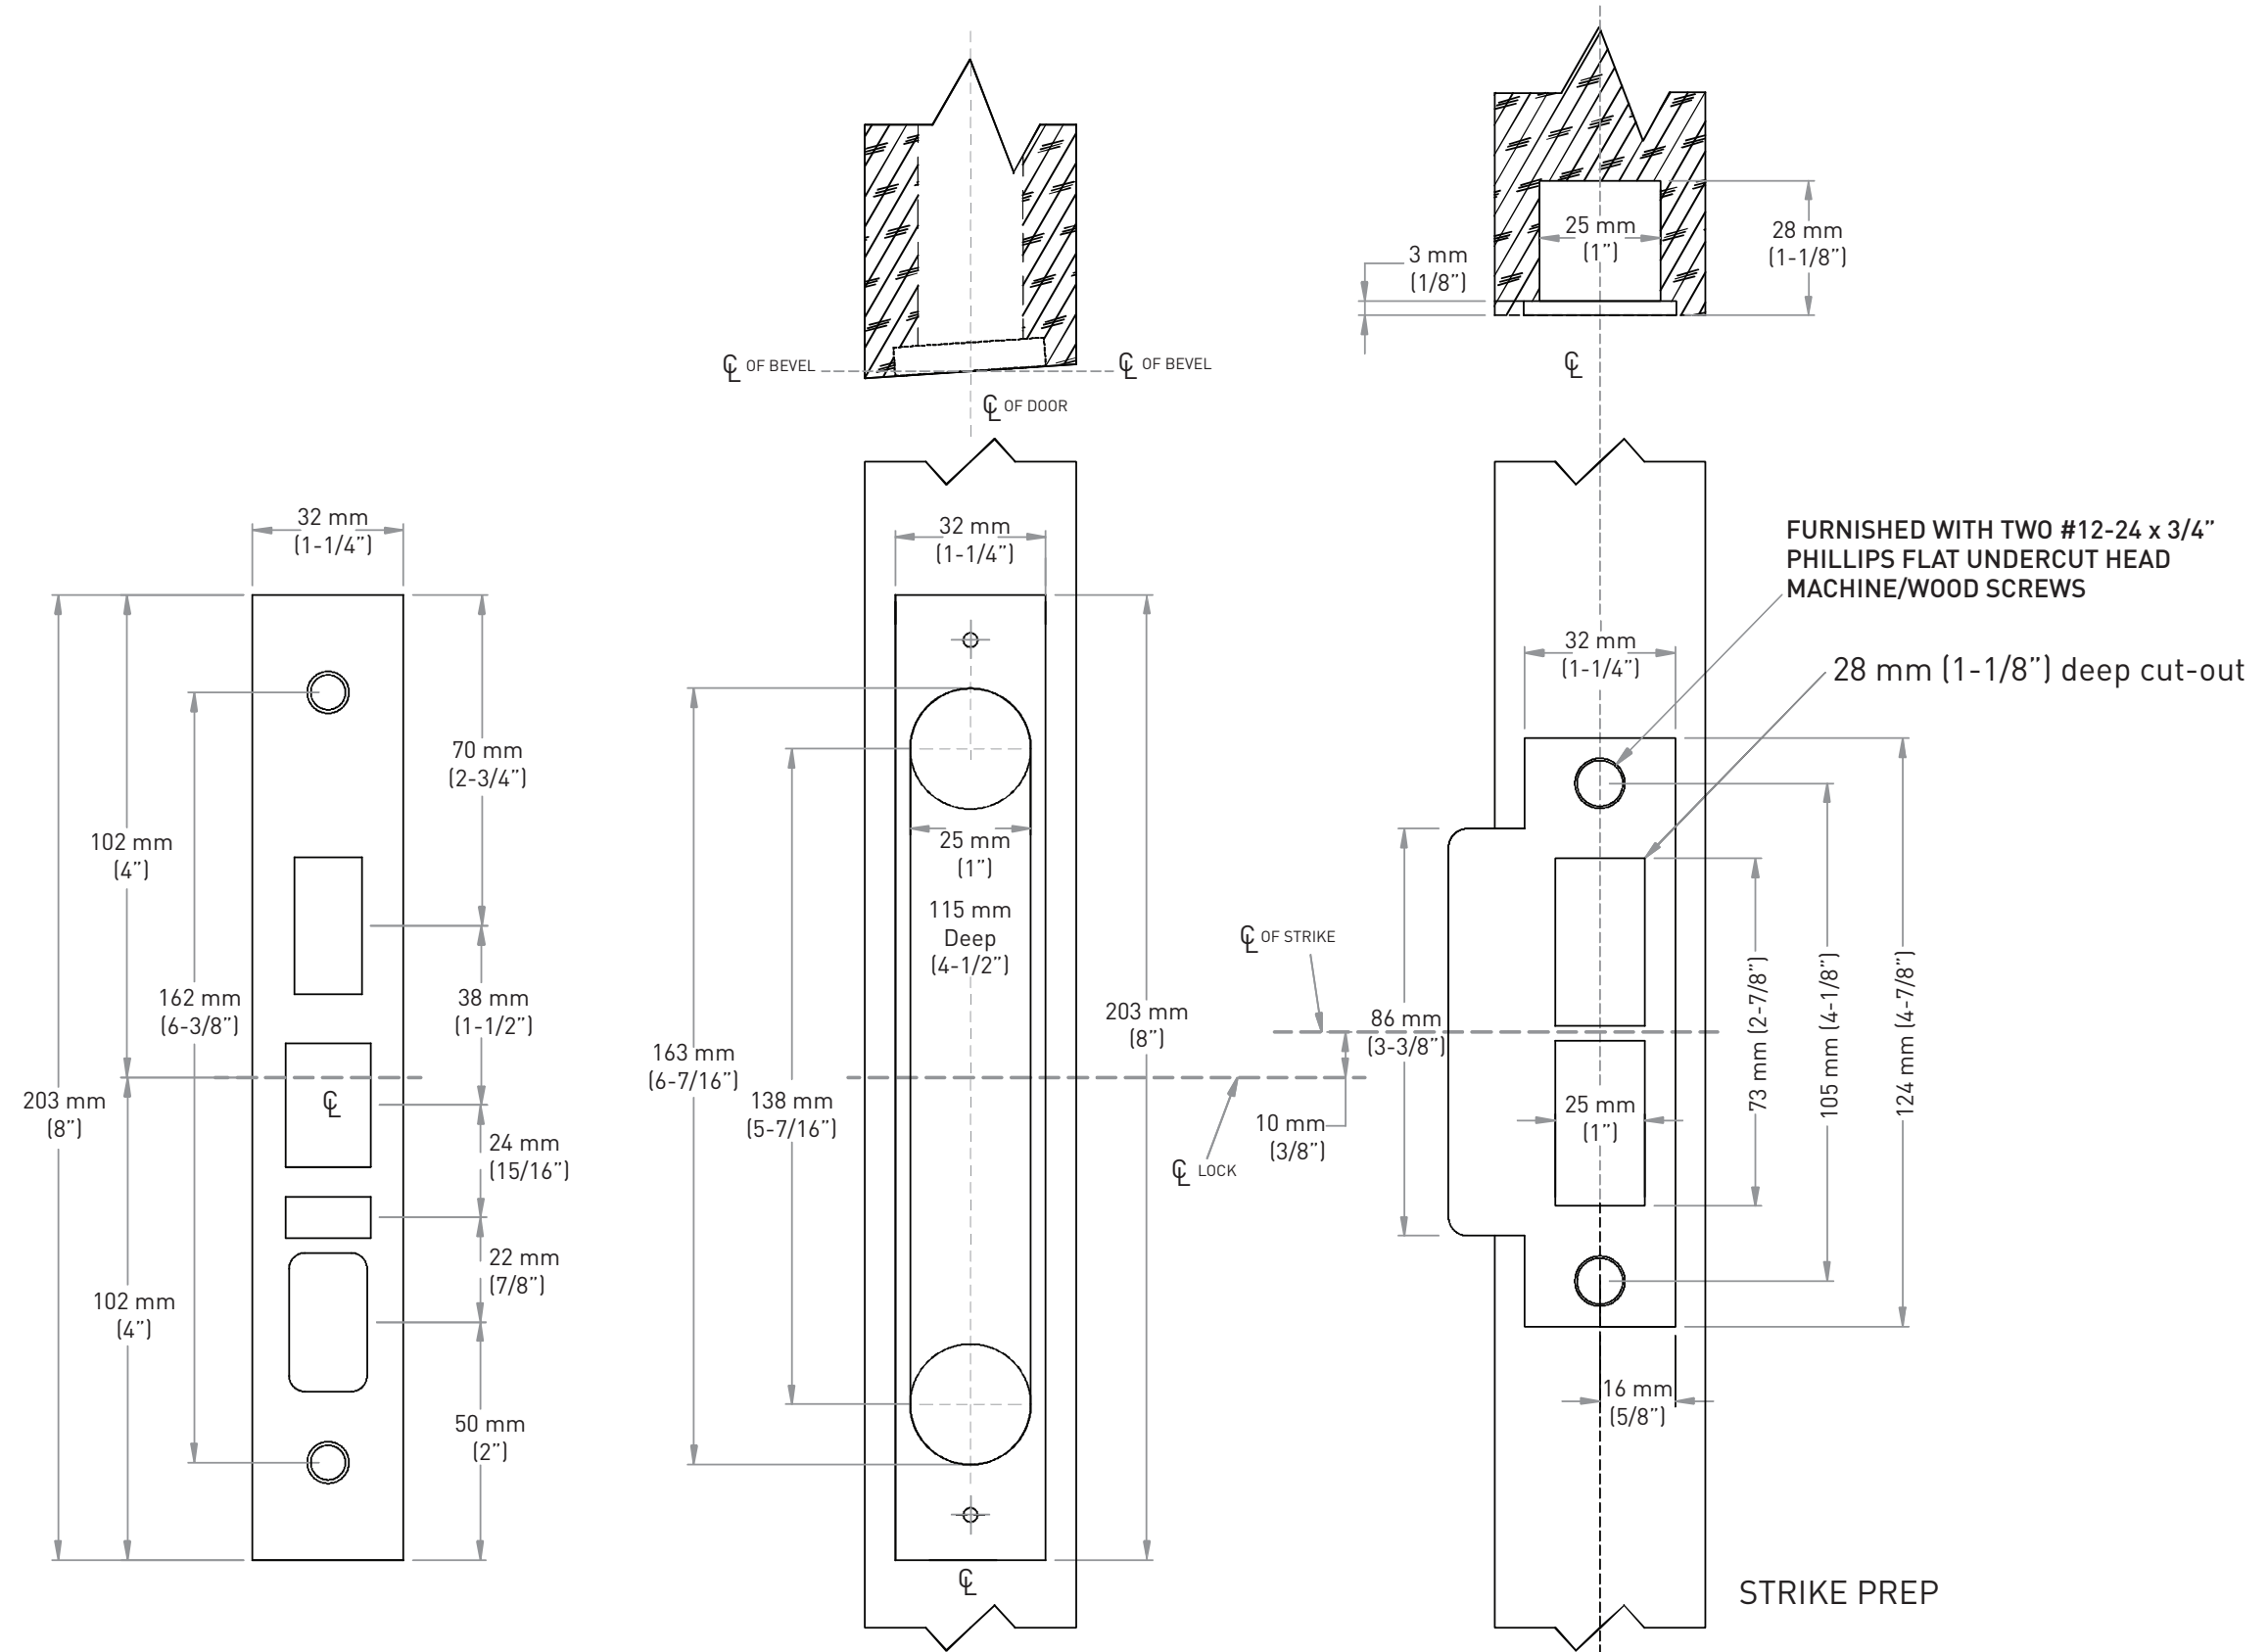

STRIKE PREP DETAILS FOR MORTISE LOCK - WOOD

SUITABLE REINFORCEMENT IS REQUIRED

	TAYMOR INDUSTRIES LTD.		RELEASE DATE
	CURVED STRIKE PREP FOR 3900 SERIES COMMERCIAL AND RESIDENTIAL MORTISE LOCK - WOOD		April 22, 2014
			TEMPLATE NO. T39MASA01-W