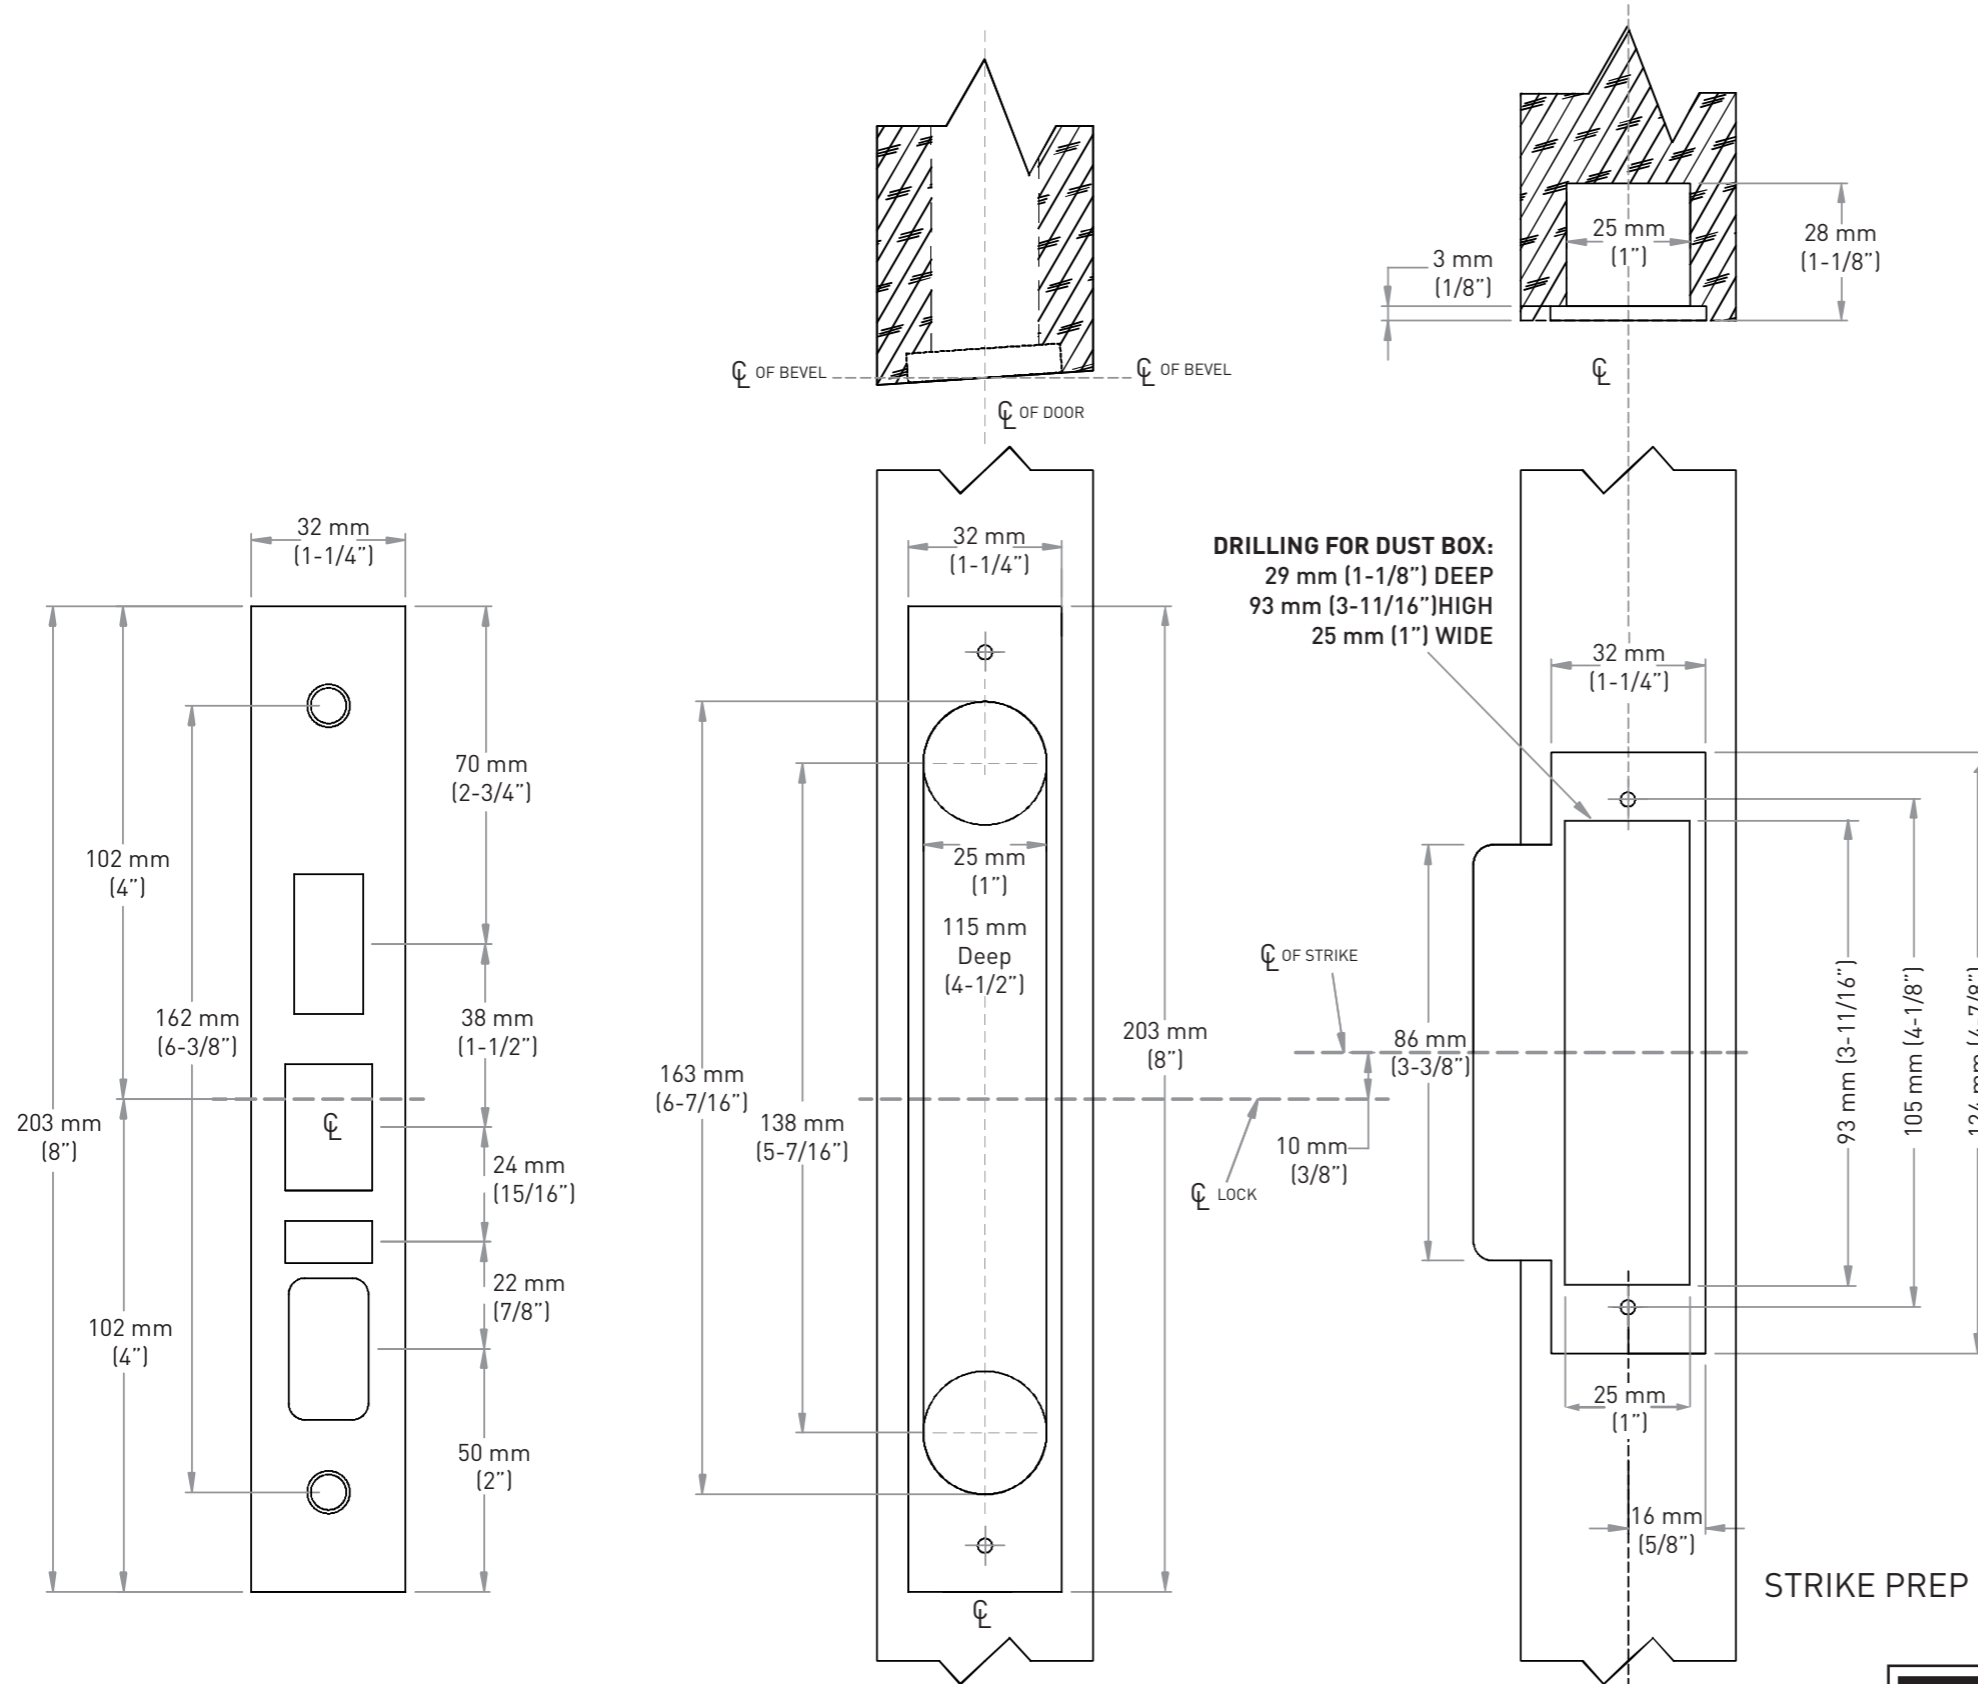

STRIKE PREP DETAILS FOR MORTISE LOCK - WOOD

SUITABLE REINFORCEMENT IS REQUIRED

	TAYMOR INDUSTRIES LTD.	RELEASE DATE
	CURVED STRIKE PREP FOR 3900 SERIES COMMERCIAL AND RESIDENTIAL MORTISE LOCK - WOOD	August 4, 2022
		TEMPLATE NO. T39MASA01-W