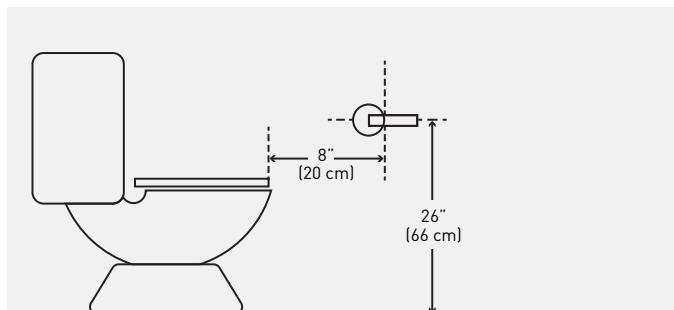

Installing your Bath Hardware

Paper Holder