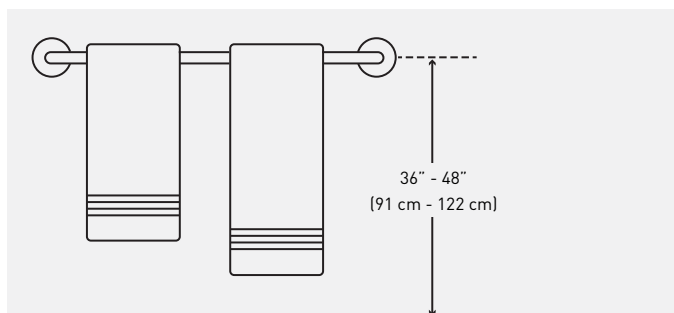

Installing your Bath Hardware

Paper Holder

Towel Bar

Towel Ring