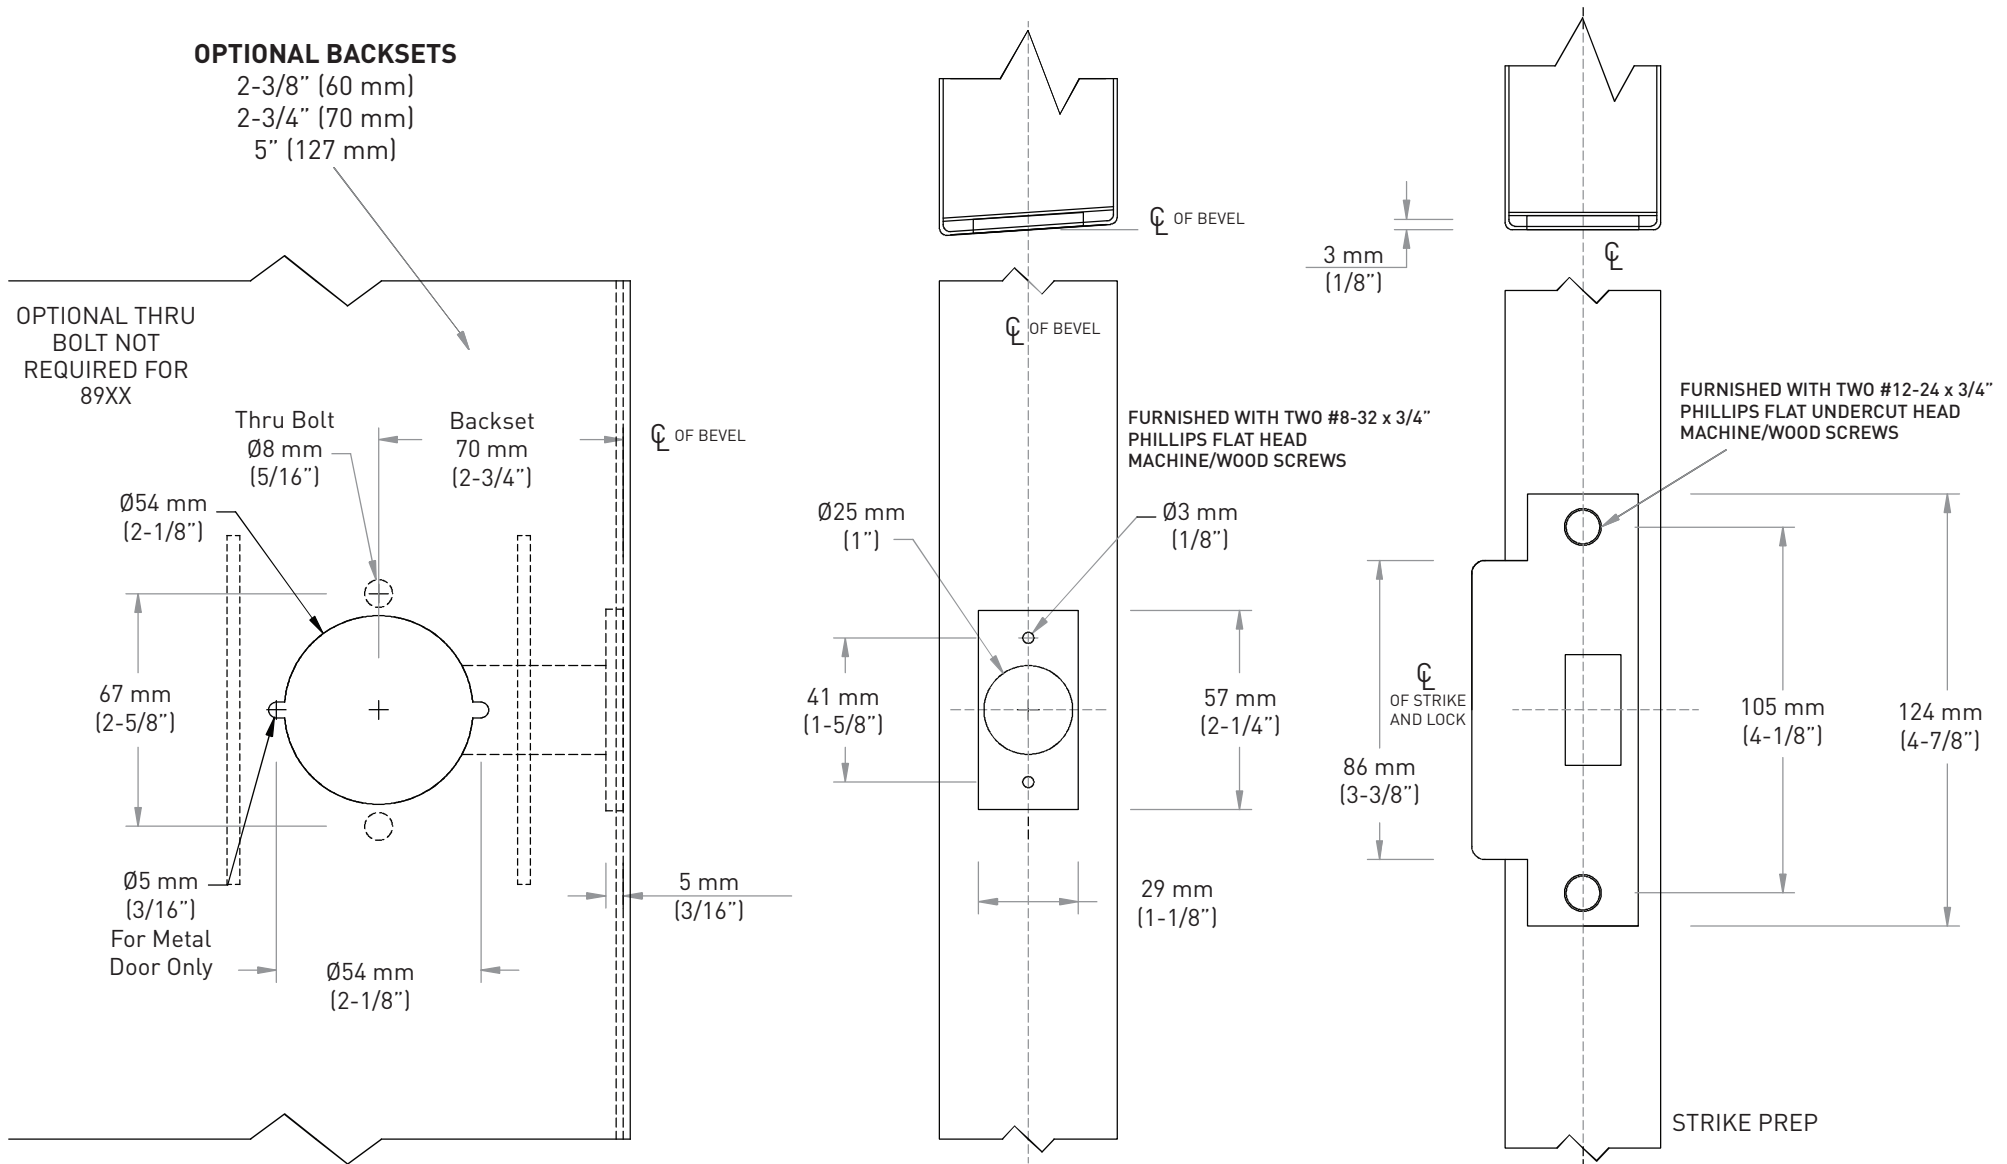

DOOR PREP DETAILS - METAL G2 CYLINDRICAL LOCK

SUITABLE REINFORCEMENT IS REQUIRED

	TAYMOR INDUSTRIES LTD. 32-49XX EXCALIBUR LOCKS 32-55XX CITADEL LOCKS 32-79XX DUKE LEVER 32-89XX YORK BALL SERIES ANSI G2 CYLINDRICAL LOCKS	RELEASE DATE April 22 2014
		TEMPLATE NO. T32GE01-M