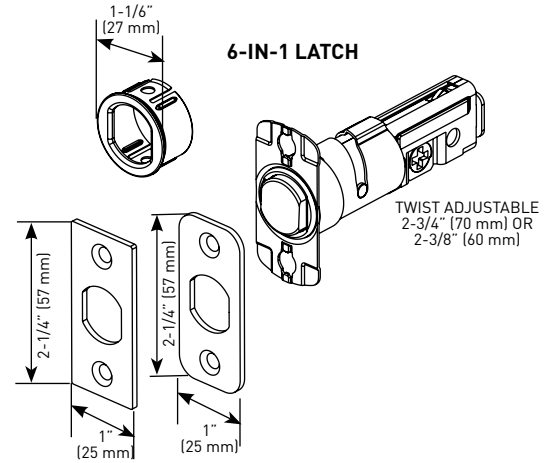

Premier

SQUARE DEADBOLT

PREMIER SERIES
DEADBOLTS

LOCK ASSEMBLY