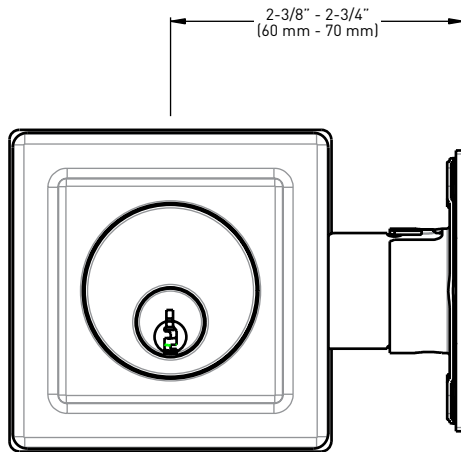

Premier

SQUARE DEADBOLT

PREMIER SERIES
DEADBOLTS

LOCK ASSEMBLY