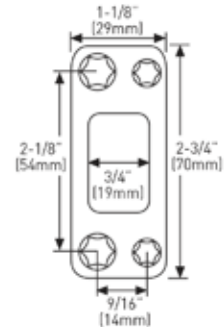

HIGH SECURITY STRIKE

OPTIONS FOR SQUARE DEADBOLT

- KEYING SERVICE AVAILABLE: KEYED ALIKE, MASTER KEYING, CONSTRUCTION KEYING, GRAND MASTER AND GREAT GRAND MASTER KEYING
- AN APPROVED FIRECAN MAY BE ORDERED IN CONJUNCTION WITH LOCKS TO MEET BUILDING CODE REQUIREMENTS FOR 20 MINUTE FIRE RATING STANDARDS. THESE FIRECANS MUST BE ORDERED WITH THE DOOR LOCKS AND ARE NOT SOLD SEPARATELY.

SQUARE DEADBOLT - BUILDER PACK	10B+ AGED BRONZE	15 SATIN NICKEL	19 MODERN BLACK	26 POLISHED CHROME	26D SATIN CHROME	CASE PACK
Square Deadbolt	30-D01SC602BRN	30-D01SC602SN	30-D01SC602BLK	30-D01SC602PC	30-D01SC602SC	12