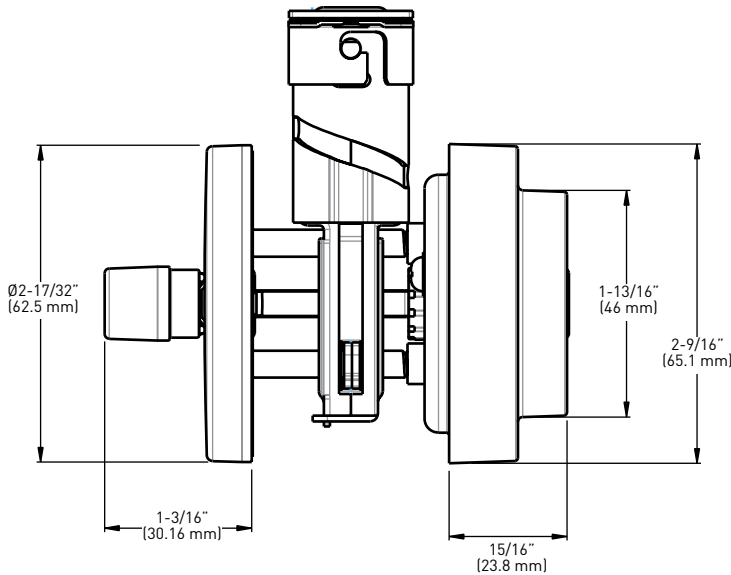

Premier

SQUARE DEADBOLT

PREMIER SERIES
DEADBOLTS

LOCK ASSEMBLY