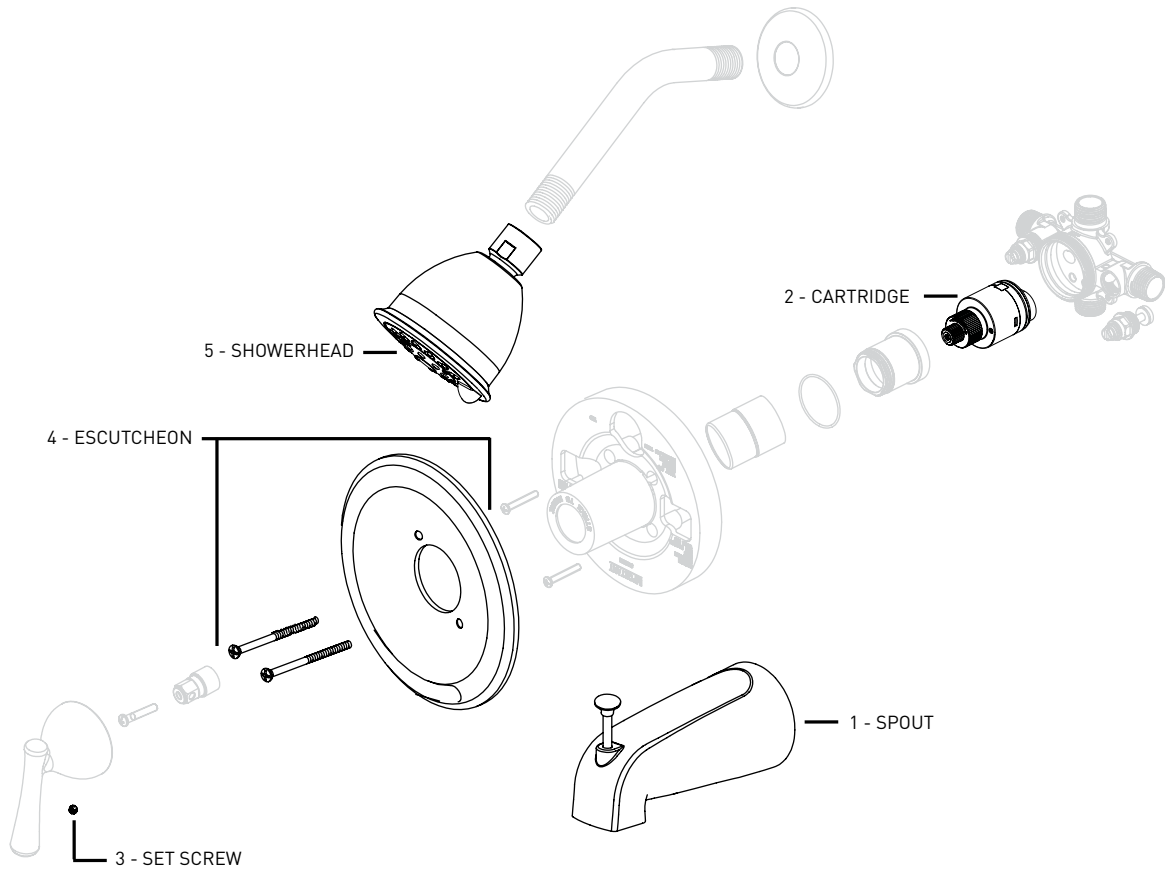

KAI

06-9521AS TUB & SHOWER FAUCET

REPLACEMENT PARTS AVAILABLE

FOR PARTS NOT LISTED CONTACT CUSTOMER SERVICE

REPLACEMENT PARTS	POLISHED CHROME PART NUMBER
1 - SPOUT	06-RP0248
2 - CARTRIDGE	06-RP0034
3 - SET SCREW	06-RP0721
4 - ESCUTCHEON	06-RP0770
5 - SHOWERHEAD	06-RP0773