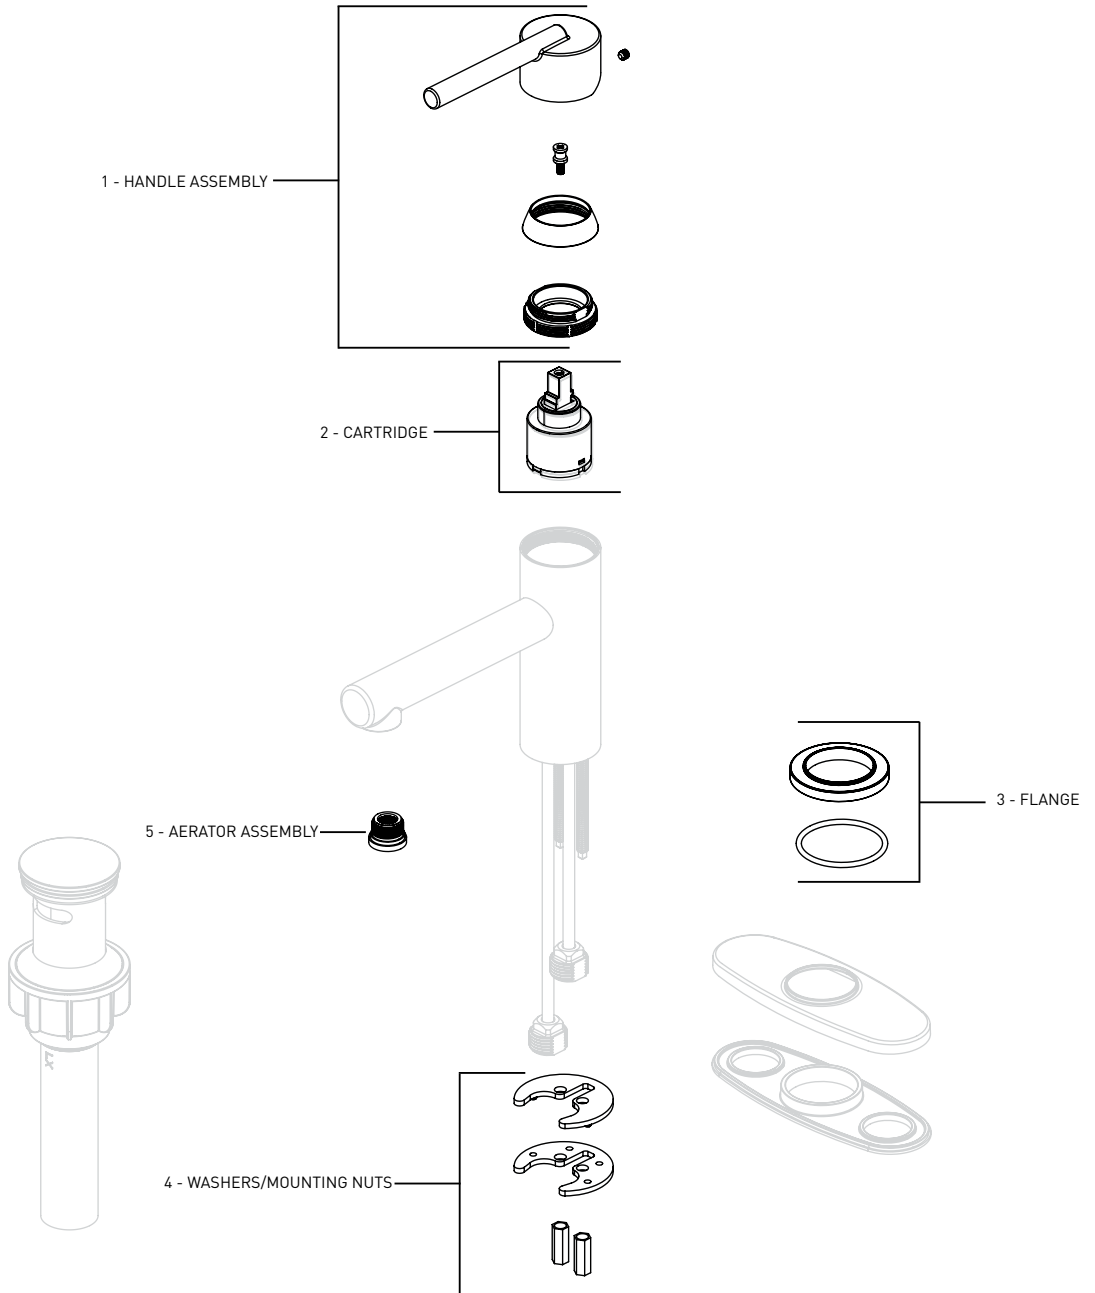

## NORTHERN LIGHTS

**06-3331P**  
BATHROOM FAUCET

### REPLACEMENT PARTS AVAILABLE

FOR PARTS NOT LISTED CONTACT CUSTOMER SERVICE

REPLACEMENT PARTS	POLISHED CHROME PART NUMBER
1 - HANDLE ASSEMBLY	06-RP1028
2 - CARTRIDGE	06-RP1015
3 - FLANGE	06-RP1029
4 - WASHERS/MOUNTING NUTS	06-RP1030
5 - AERATOR ASSEMBLY	06-RP1031