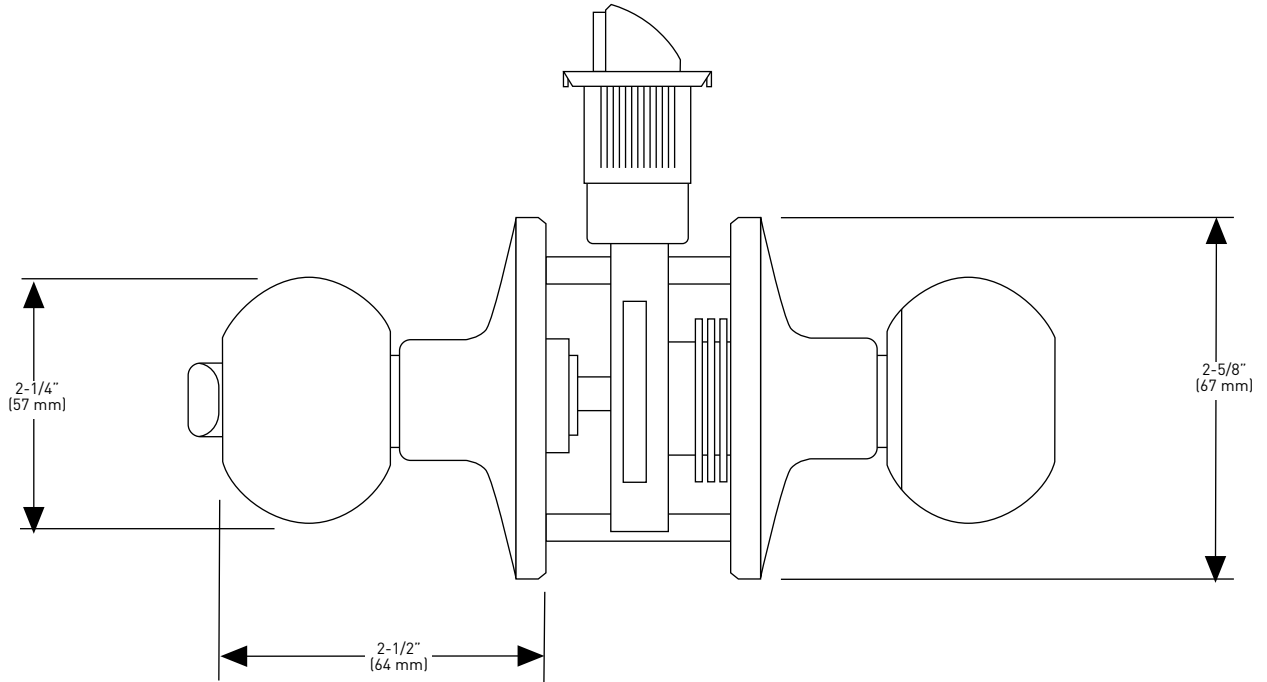

CAPRI

PROFESSIONAL SERIES® DOME KNOB

CAPRI DOME
KNOB

GRADE
3

ANSI GRADE 3

FIRE RATING AVAILABLE

Optional 20 minute fire rating. A fire can must be ordered in conjunction with lockset.

FULL KEYING SERVICES AVAILABLE

WR5 keyway, packaged in Keyed Different (KD) or Keyed Alike (KA).

SPECIFICATIONS

- > INSIDE TURN BUTTON ON PRIVACY AND KEYED ENTRY FUNCTION
- > UNIVERSAL 6-IN-1 LATCH
- > ANTI-PRY SHIELD
- > 78° LATCH RETRACTION
- > INCLUDES 1-3/4" X 2-1/4" FULL LIP RADIUS CORNER "D" STRIKE STANDARD
- > FITS STANDARD DOORS
- > LIFETIME MECHANICAL WARRANTY
- > 5 YEAR FINISH WARRANTY

6-IN-1 ENTRY LATCH

6-IN-1 PRIVACY/PASSAGE LATCH

FULL LIP RADIUS STRIKE