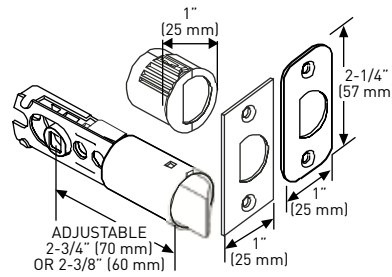

WR5 keyway, packaged in Keyed Different (KD) or Keyed Alike (KA).

SPECIFICATIONS

- > INSIDE TURN BUTTON ON PRIVACY AND KEYED ENTRY FUNCTION
- > UNIVERSAL 6-IN-1 LATCH
- > ANTI-PRY SHIELD
- > 78° LATCH RETRACTION
- > INCLUDES 1-3/4" X 2-1/4" FULL LIP RADIUS CORNER "D" STRIKE STANDARD
- > FITS STANDARD DOORS
- > LIFETIME MECHANICAL WARRANTY
- > 5 YEAR FINISH WARRANTY

6-IN-1 ENTRY LATCH

6-IN-1 PRIVACY/PASSAGE LATCH

FULL LIP RADIUS STRIKE