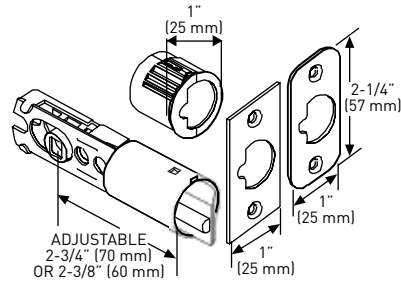

WR5 keyway, packaged in Keyed Different (KD) or Keyed Alike (KA).

SPECIFICATIONS

- > INSIDE TURN BUTTON ON PRIVACY AND KEYED ENTRY FUNCTION
- > UNIVERSAL 6-IN-1 LATCH
- > ANTI-PRY SHIELD
- > 78° LATCH RETRACTION
- > INCLUDES 1-3/4" X 2-1/4" FULL LIP RADIUS CORNER "D" STRIKE STANDARD
- > FITS STANDARD DOORS
- > LIFETIME MECHANICAL WARRANTY
- > 5 YEAR FINISH WARRANTY

6-IN-1 ENTRY LATCH

6-IN-1 PRIVACY/PASSAGE LATCH

FULL LIP RADIUS STRIKE