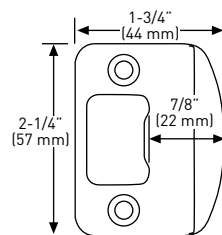

WR5 keyway, packaged in Keyed Different (KD) or Keyed Alike (KA).

SPECIFICATIONS

- > INSIDE TURN BUTTON ON PRIVACY AND KEYED ENTRY FUNCTION
- > UNIVERSAL 6-IN-1 LATCH
- > ANTI-PRY SHIELD
- > 78° LATCH RETRACTION
- > INCLUDES 1-3/4" X 2-1/4" FULL LIP RADIUS CORNER "D" STRIKE STANDARD
- > FITS STANDARD DOORS
- > LIFETIME MECHANICAL WARRANTY
- > 5 YEAR FINISH WARRANTY

6-IN-1 ENTRY LATCH

6-IN-1 PRIVACY/PASSAGE LATCH

FULL LIP RADIUS STRIKE