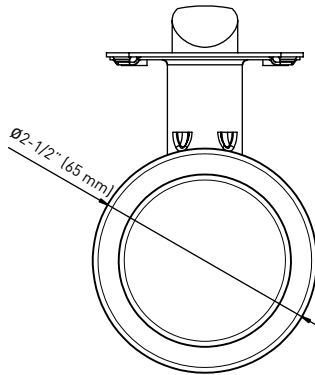

BARCELONA

PREMIER SERIES KNOBSET

SPECIFICATIONS

- PUSH BUTTON AUTO-RELEASE ON PRIVACY FUNCTION – IDEAL FOR BEDROOMS AND BATHROOMS
- CONCEALED SCREW MOUNT FOR A STREAMLINED LOOK
- UNIVERSAL 6-IN-1 LATCH: DRIVE IN, SQUARE MORTISE AND RADIUS CORNER WITH ADJUSTABLE BACKSET: 2-3/8" (60 mm) – 2-3/4" (70 mm)
- ANSI GRADE 3 COMPLIANT
- FITS STANDARD DOORS: 1-3/8" (35 mm) – 1-3/4" (45 mm)
- FULL LIP RADIUS CORNER STRIKE WITH ADJUSTABLE TAB STANDARD: 1-3/4" X 2-1/4" (45 mm X 57 mm)
- LIMITED LIFETIME MECHANICAL AND FINISH WARRANTY

PASSAGE
HALL/CLOSET

PRIVACY
BED/BATH
INSIDE PUSH BUTTON
WITH AUTO RELEASE

INSIDE TRIM

DUMMY
INACTIVE

BARCELONA

BUILDER PACK

	PRIVACY	PASSAGE	INSIDE TRIM	DUMMY
SATIN NICKEL 15	30-D006124SN	30-D006134SN	30-HL0061SN	30-614SN
MATTE BLACK 19	30-D006124BLK	30-D006134BLK	30-HL0061BLK	30-614BLK
POLISHED CHROME 26	30-D006124PC	30-D006134PC	30-HL0061PC	30-614PC

CASE QTY. 20

6-IN-1 PRIVACY/PASSAGE LATCH

FULL LIP RADIUS STRIKE