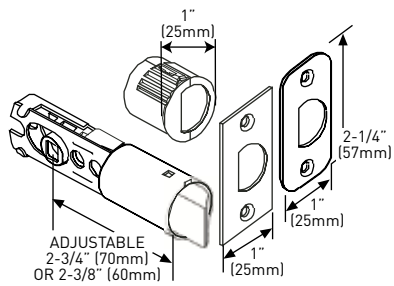

BARCELONA

PREMIER SERIES KNOBSET

SPECIFICATIONS

- PUSH BUTTON AUTO-RELEASE ON PRIVACY FUNCTION – IDEAL FOR BEDROOMS AND BATHROOMS
- CONCEALED SCREW MOUNT FOR A STREAMLINED LOOK
- UNIVERSAL 6-IN-1 LATCH: DRIVE IN, SQUARE MORTISE AND RADIUS CORNER WITH ADJUSTABLE BACKSET: 2-3/8" (60 mm) – 2-3/4" (70 mm)
- ANSI GRADE 3 COMPLIANT
- FITS STANDARD DOORS: 1-3/8" (35 mm) – 1-3/4" (45 mm)
- FULL LIP RADIUS CORNER STRIKE WITH ADJUSTABLE TAB STANDARD: 1-3/4" X 2-1/4" (45 mm X 57 mm)
- LIMITED LIFETIME MECHANICAL AND FINISH WARRANTY

PASSAGE
HALL/CLOSET

PRIVACY
BED/BATH
INSIDE PUSH BUTTON
WITH AUTO RELEASE

INSIDE TRIM

DUMMY
INACTIVE

BARCELONA

BUILDER PACK

	PRIVACY	PASSAGE	INSIDE TRIM	DUMMY
SATIN NICKEL 15	30-D006124SN	30-D006134SN	30-HL0061SN	30-614SN
MATTE BLACK 19	30-D006124BLK	30-D006134BLK	30-HL0061BLK	30-614BLK
POLISHED CHROME 26	30-D006124PC	30-D006134PC	30-HL0061PC	30-614PC

CASE QTY. 20

6-IN-1 PRIVACY/PASSAGE LATCH

FULL LIP RADIUS STRIKE