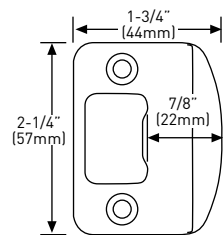

BARCELONA

PREMIER SERIES KNOBSET

SPECIFICATIONS

- PUSH BUTTON AUTO-RELEASE ON PRIVACY FUNCTION – IDEAL FOR BEDROOMS AND BATHROOMS
- CONCEALED SCREW MOUNT FOR A STREAMLINED LOOK
- UNIVERSAL 6-IN-1 LATCH: DRIVE IN, SQUARE MORTISE AND RADIUS CORNER WITH ADJUSTABLE BACKSET: 2-3/8" (60 mm) – 2-3/4" (70 mm)
- ANSI GRADE 3 COMPLIANT
- FITS STANDARD DOORS: 1-3/8" (35 mm) – 1-3/4" (45 mm)
- FULL LIP RADIUS CORNER STRIKE WITH ADJUSTABLE TAB STANDARD: 1-3/4" X 2-1/4" (45 mm X 57 mm)
- LIMITED LIFETIME MECHANICAL AND FINISH WARRANTY

PASSAGE
HALL/CLOSET

PRIVACY
BED/BATH
INSIDE PUSH BUTTON
WITH AUTO RELEASE

INSIDE TRIM

DUMMY
INACTIVE

BARCELONA

BUILDER PACK

	PRIVACY	PASSAGE	INSIDE TRIM	DUMMY
SATIN NICKEL 15	30-D006124SN	30-D006134SN	30-HL0061SN	30-614SN
MATTE BLACK 19	30-D006124BLK	30-D006134BLK	30-HL0061BLK	30-614BLK
POLISHED CHROME 26	30-D006124PC	30-D006134PC	30-HL0061PC	30-614PC

CASE QTY. 20

6-IN-1 PRIVACY/PASSAGE LATCH

FULL LIP RADIUS STRIKE