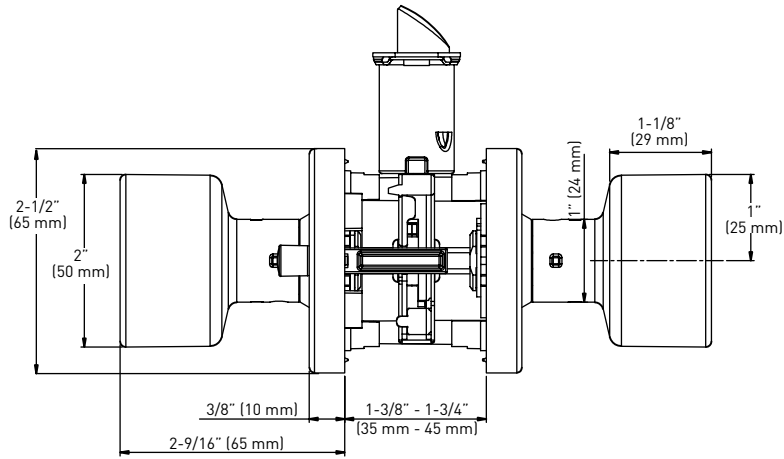

BARCELONA

PREMIER SERIES KNOBSET

SPECIFICATIONS

- PUSH BUTTON AUTO-RELEASE ON PRIVACY FUNCTION – IDEAL FOR BEDROOMS AND BATHROOMS
- CONCEALED SCREW MOUNT FOR A STREAMLINED LOOK
- UNIVERSAL 6-IN-1 LATCH: DRIVE IN, SQUARE MORTISE AND RADIUS CORNER WITH ADJUSTABLE BACKSET: 2-3/8" (60 mm) – 2-3/4" (70 mm)
- ANSI GRADE 3 COMPLIANT
- FITS STANDARD DOORS: 1-3/8" (35 mm) – 1-3/4" (45 mm)
- FULL LIP RADIUS CORNER STRIKE WITH ADJUSTABLE TAB STANDARD: 1-3/4" X 2-1/4" (45 mm X 57 mm)
- LIMITED LIFETIME MECHANICAL AND FINISH WARRANTY

PASSAGE
HALL/CLOSET

PRIVACY
BED/BATH
INSIDE PUSH BUTTON
WITH AUTO RELEASE

INSIDE TRIM

DUMMY
INACTIVE

BARCELONA

BUILDER PACK

	PRIVACY	PASSAGE	INSIDE TRIM	DUMMY
SATIN NICKEL 15	30-D006124SN	30-D006134SN	30-HL0061SN	30-614SN
MATTE BLACK 19	30-D006124BLK	30-D006134BLK	30-HL0061BLK	30-614BLK
POLISHED CHROME 26	30-D006124PC	30-D006134PC	30-HL0061PC	30-614PC

CASE QTY. 20

6-IN-1 PRIVACY/PASSAGE LATCH

FULL LIP RADIUS STRIKE