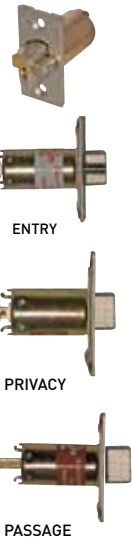

Latches

3/4" (19 mm) BACKSET LATCHES FOR KNIGHT, YORK & CITADEL			
Grade 1 - c-UL rated - 3/4" (19 mm) projection, 1-1/8" x 2-1/4" (28 mm x 57 mm) latch face (Required for fire rated double doors)	—	—	32-SSDBLDRATCH
LATCHES FOR YORK & CITADEL			
2-3/4" (70 mm) entry/keyed model 1-1/8" x 2-1/4" (28 mm x 57 mm) latch face, non-kick off	—	—	32-SS9060
2-3/8" (60mm) entry/keyed model 1" x 2-1/4" (25 mm x 57 mm) latch face, non-kick off	—	—	32-SS9061
2-3/8" (60mm) for privacy models 1" x 2-1/4" (25 mm x 57 mm) latch face, kick off	—	—	32-SS9064
2-3/4" (70mm) for passage models 1-1/8" x 2-1/4" (28 mm x 57 mm) latch face, non-kick off	—	—	32-SS9065
2-3/8" (60mm) for passage models 1" x 2-1/4" (25 mm x 57 mm) latch face, non-kick off	—	—	32-SS9066
LATCHES FOR KNIGHT			
2-3/8" (60 mm) backset entry/keyed model 1" x 2-1/4" (25 mm x 57 mm) latch face, non-kick off	—	—	32-SS9067
2-3/8" (60 mm) backset privacy/keyed model 1" x 2-1/4" (25 mm x 57 mm) latch face, non-kick off	—	—	32-SS9068
2-3/8" (60 mm) backset passage/keyed model 1" x 2-1/4" (25 mm x 57 mm) latch face, non-kick off	—	—	32-SS9069
LATCHES FOR DUKE & EXCALIBUR			
2-3/8" (60 mm) entry/keyed model 1" x 2-1/4" (25 mm x 57 mm) latch face, non-kick off	—	32-ELR79	—
2-3/4" (70 mm) for privacy/passage models 1-1/8" x 2-1/4" (28 mm x 57 mm) latch face, kick off	—	32-PLR794	—
2-3/8" (60 mm) for privacy/passage models 1" x 2-1/4" (25 mm x 57 mm) latch face, kick off	—	32-PLR79	—
LATCHES FOR DEADBOLTS (UL/c-UL 3 hour)			
2-3/8" square mortise latch (for grade 1 deadbolts)	—	32-DBT80	—
2-3/4" square mortise latch (for grade 1 deadbolts)	—	32-DBT804	—
2-in-1 square mortise latch (for grade 2 single cylinder deadbolts)	—	33-SS3HRDBLT	—