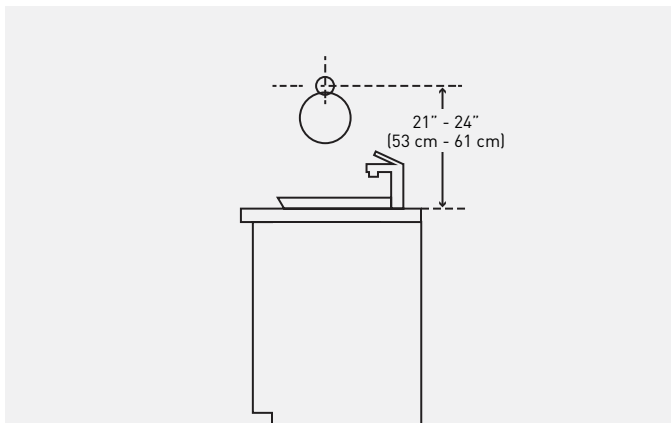

Towel Ring

®Registered Trademark of
Taymor Industries Ltd. 2017
Printed in Canada

VANCOUVER
TORONTO
SAN FRANCISCO