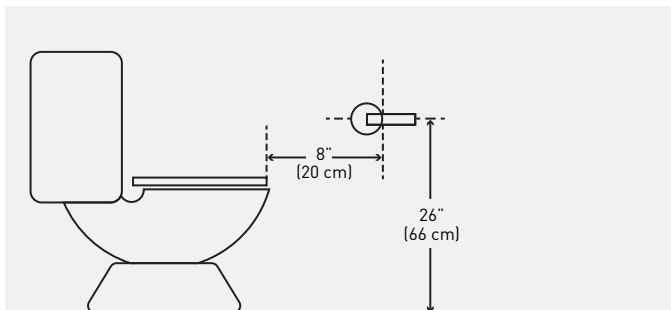

Installing your Bath Hardware

Paper Holder